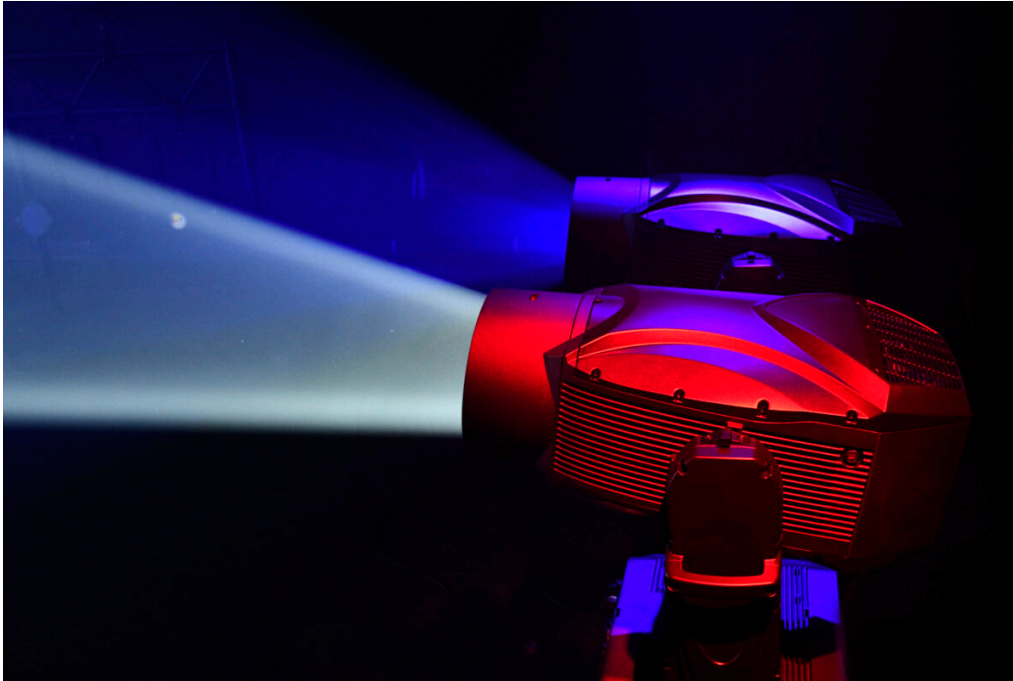

Vari-Lite announces large scale IP rated luminaire that is lightest in its class | 1

Dallas, Texas, USA - Vari-Lite, the originators of the modern moving head and a [Signify](#) (Euronext: LIGHT) entertainment lighting brand, today announced the VL3600 PROFILE IP, a large-scale, high output production profile fixture with an IP65 rating. Designed to withstand inclement weather, yet with weight and size comparable with similar non-weatherproof fixtures, the VL3600 PROFILE IP is perfect for touring and TV productions, stadiums and arenas, and large theatres and houses of worship.

“Weather-rated moving lights are becoming highly desirable for outdoor and even indoor applications, but current IP65 fixture designs considerably increase the size-to-weight ratio compared to equivalent non-IP rated fixtures,” explains Martin Palmer, Sr. Product Manager, Vari-Lite and Strand Luminaires at Signify. “This makes the fixtures harder to mount and heavier in the rig. The VL3600 PROFILE IP is the lightest in its class, meaning designers no longer need to choose between lighter non-weatherized fixtures or heavier IP-rated ones, reducing the budget and environmental impact of the entire tour.”

Vari-Lite announces large scale IP rated luminaire that is lightest in its class | 2

With a 1000W monochromatic light engine producing 85,000 source lumens, the VL3600's huge output power is ready to light the show from any distance in any weather. Thanks to a CMY+CTO color wheel mixing system, the fixture produces a wide range of rich colors while eliminating the appearance of blades in the lens, improving direct view applications. With dedicated CRI boost and color correction filters, colors render beautifully on stage or on camera.