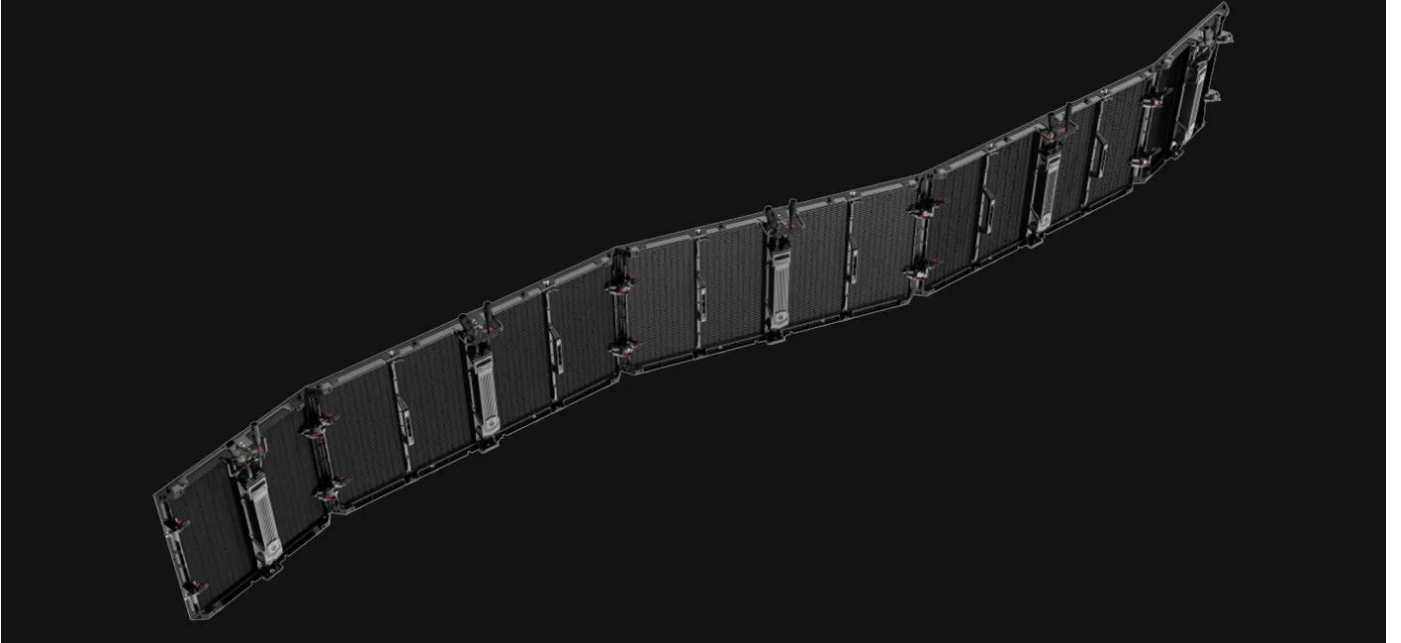

More lights would come out from the back of the screen within the VTA (Vertical transparency angle)

**Water Proof**

### Curve Installation

Curve Range:  $-15^{\circ} \sim +15^{\circ}$   $\square 2.5^{\circ}/\text{Unit}$

Creating more options for the shows

XV by Unilumin for the rental market