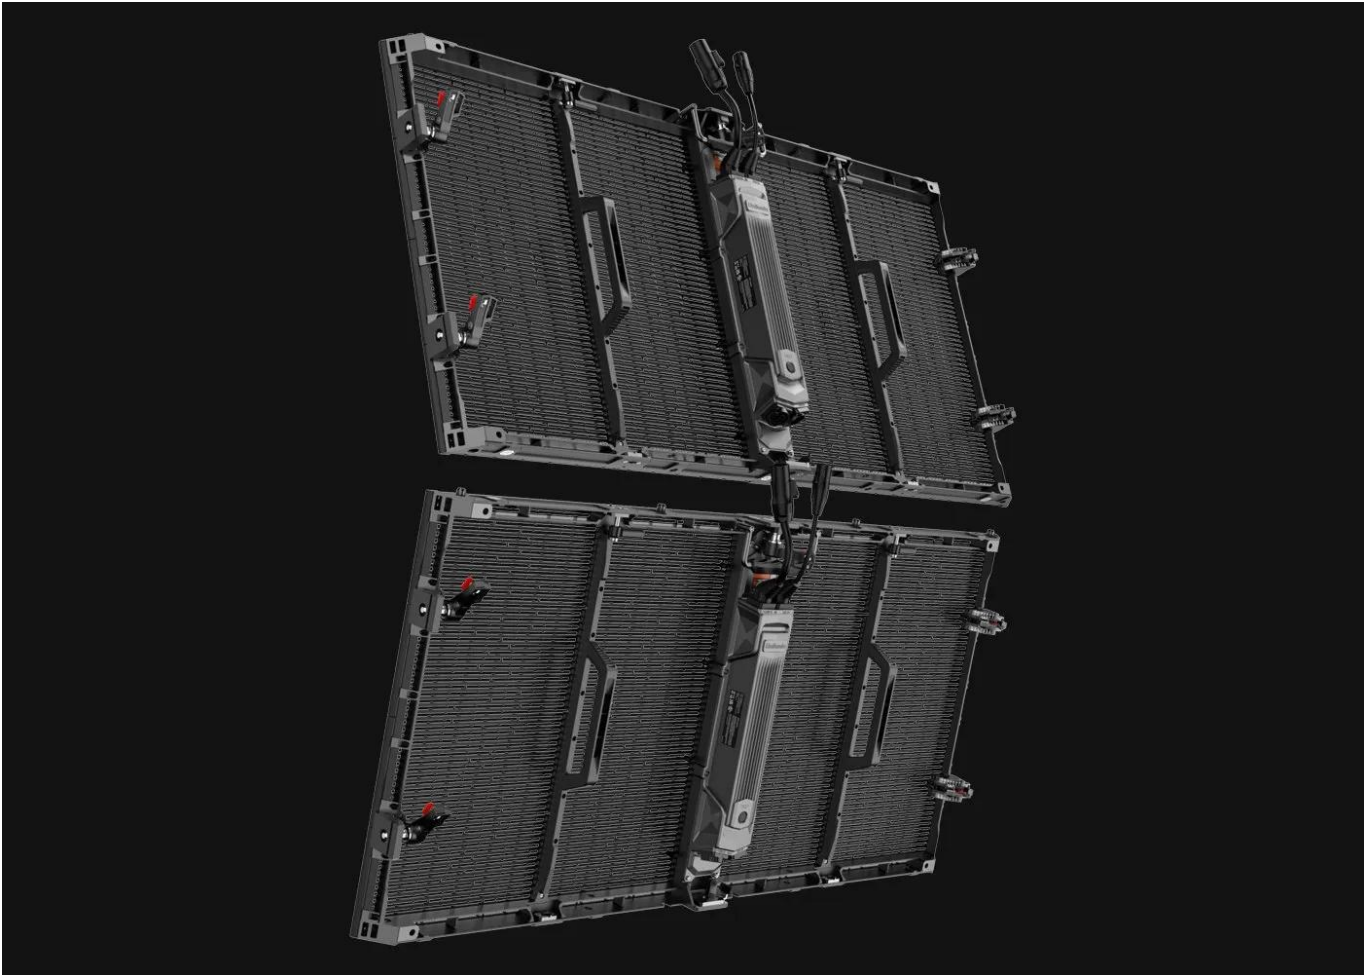

Modular Design

- Module Rear maintenance
- All-in-one independent power box