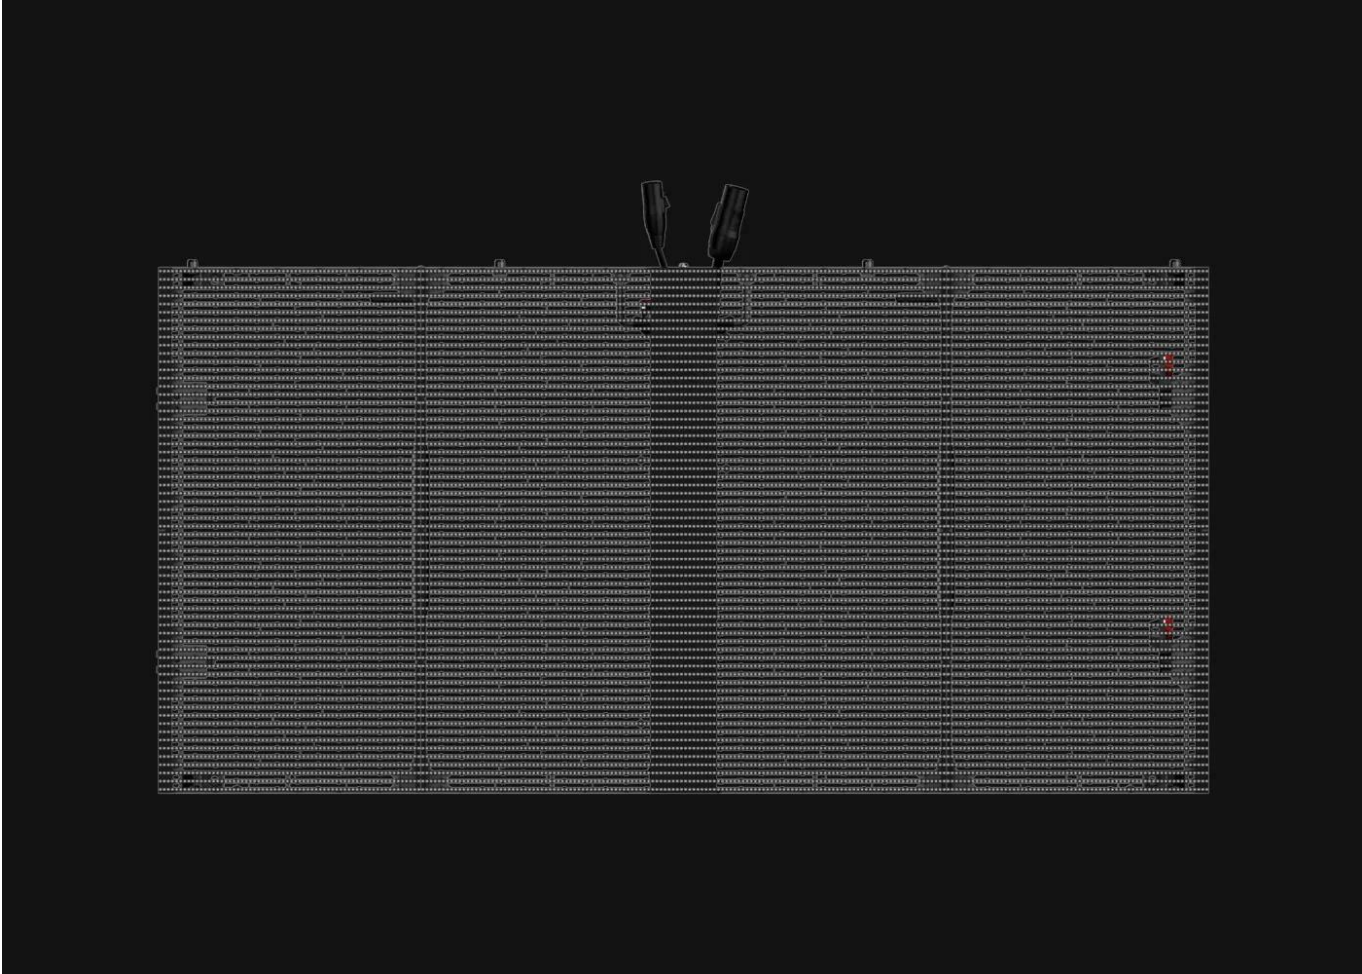

## **Simplify Your imagination**

P3.9-P7.8

High Transparency

Water Proof

Curve Installation

Right Angle Installation

## **High Transparency**

52% Transparency\*

Keeping perfect visual performance while maintaining high transparency

**High Transparency**

Vertical transparency angle—90°

XV by Unilumin for the rental market

More lights would come out from the back of the screen within the VTA (Vertical transparency angle)

**Water Proof**

### **One-person Installation**

Magnets on the top and bottom of the screen to support one-person installation.