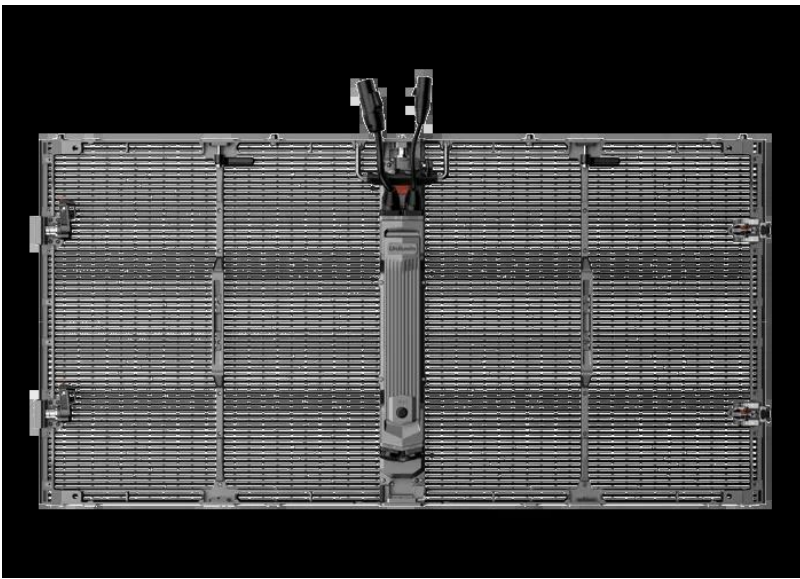

## **Simplify Your imagination**

P3.9-P7.8

High Transparency

Water Proof

Curve Installation

Right Angle Installation

More lights would come out from the back of the screen within the VTA (Vertical transparency angle)

**Water Proof**