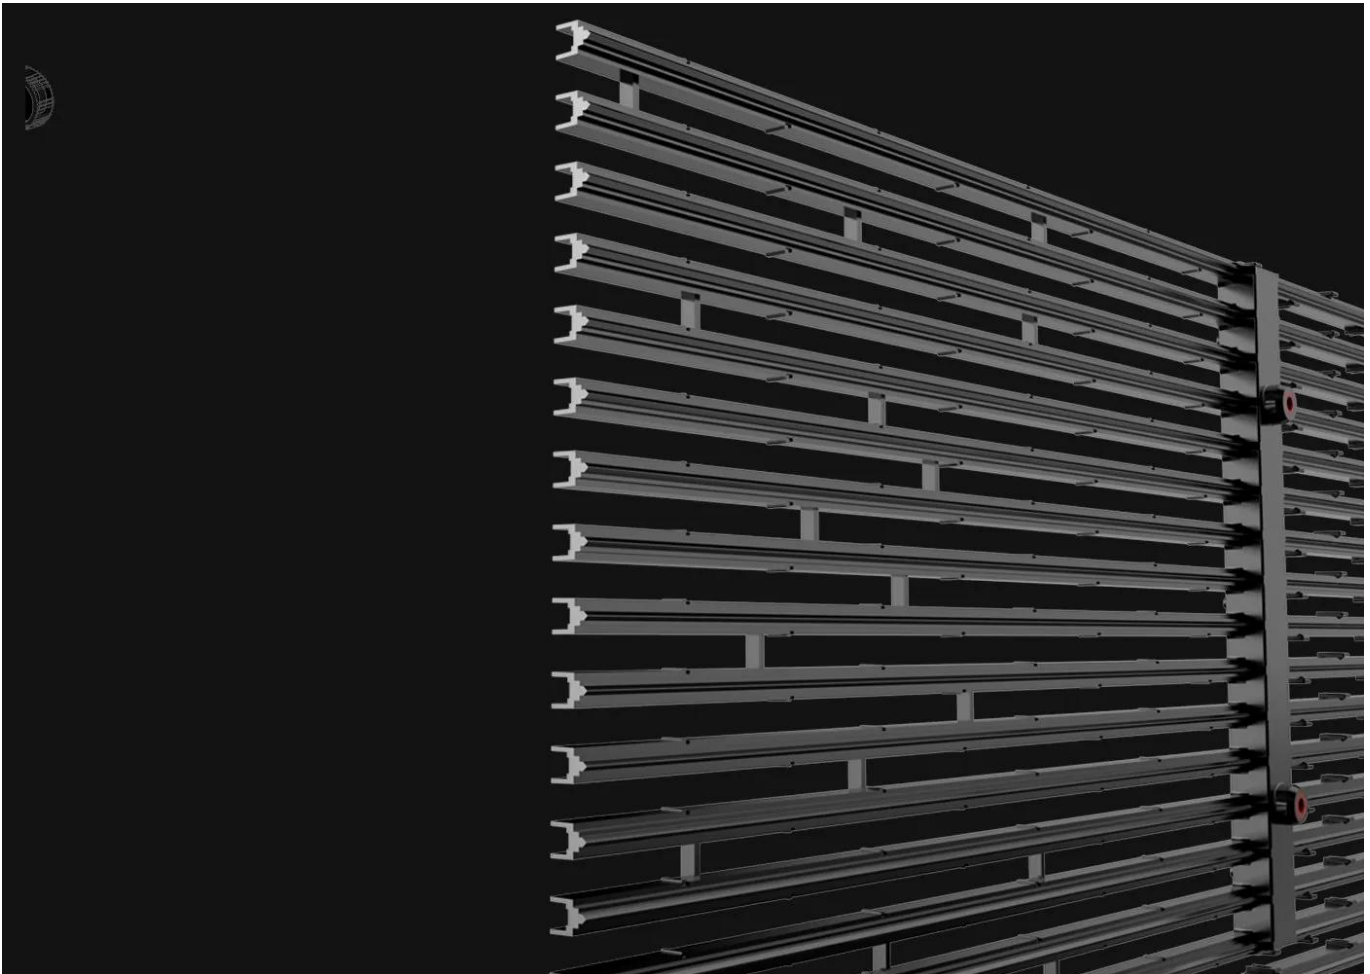

## **Simplify Your imagination**

P3.9-P7.8

High Transparency

Water Proof

Curve Installation

Right Angle Installation

More lights would come out from the back of the screen within the VTA (Vertical transparency angle)

**Water Proof**