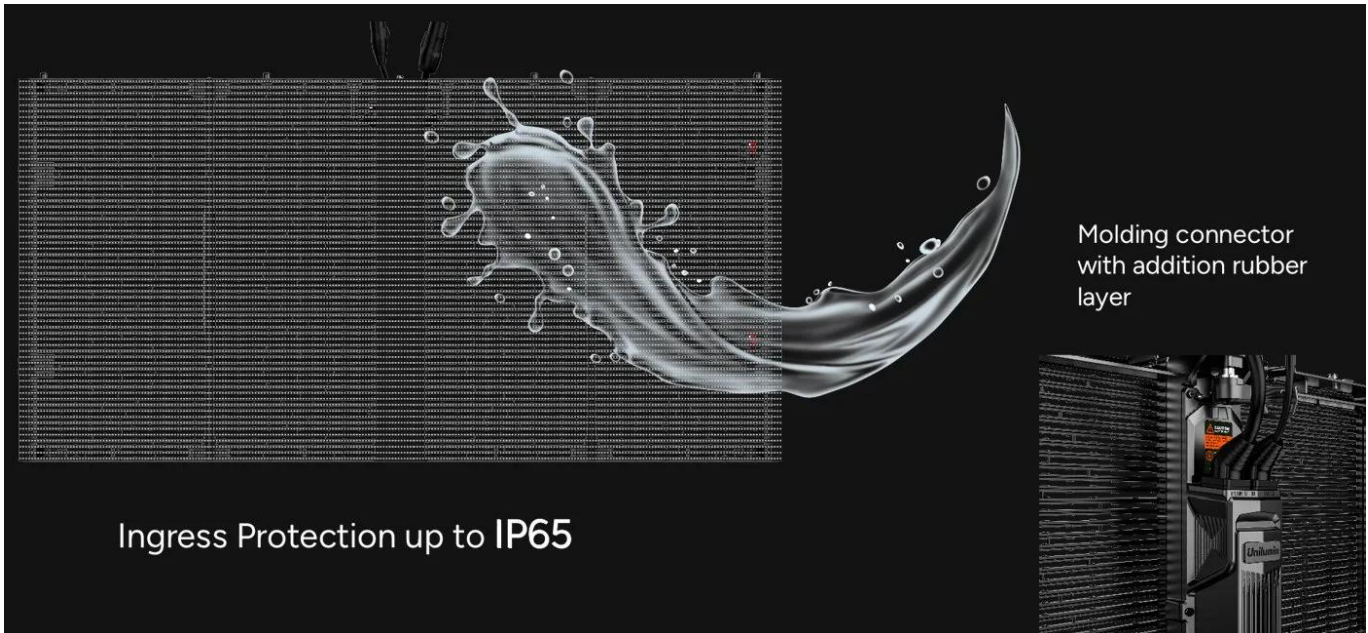

## **Simplify Your imagination**

P3.9-P7.8

High Transparency

Water Proof

Curve Installation

Right Angle Installation

More lights would come out from the back of the screen within the VTA (Vertical transparency angle)

**Water Proof**