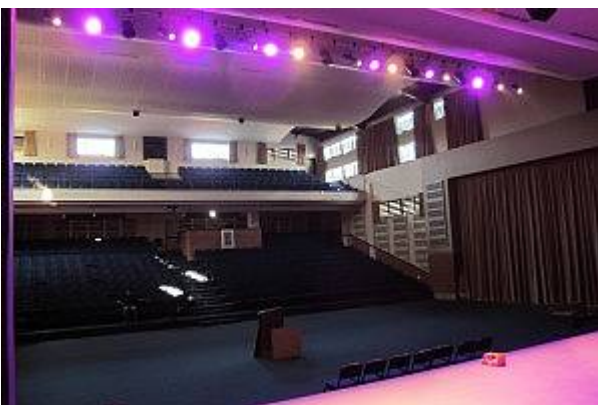

Theatre Installations

The Soweto Theatre

Inside the Soweto Theatre

The Playhouse, Durban

Auditoriums / Places of Worship

CRC Auditorium

Heronbridge College

Visitor Attractions / Museums