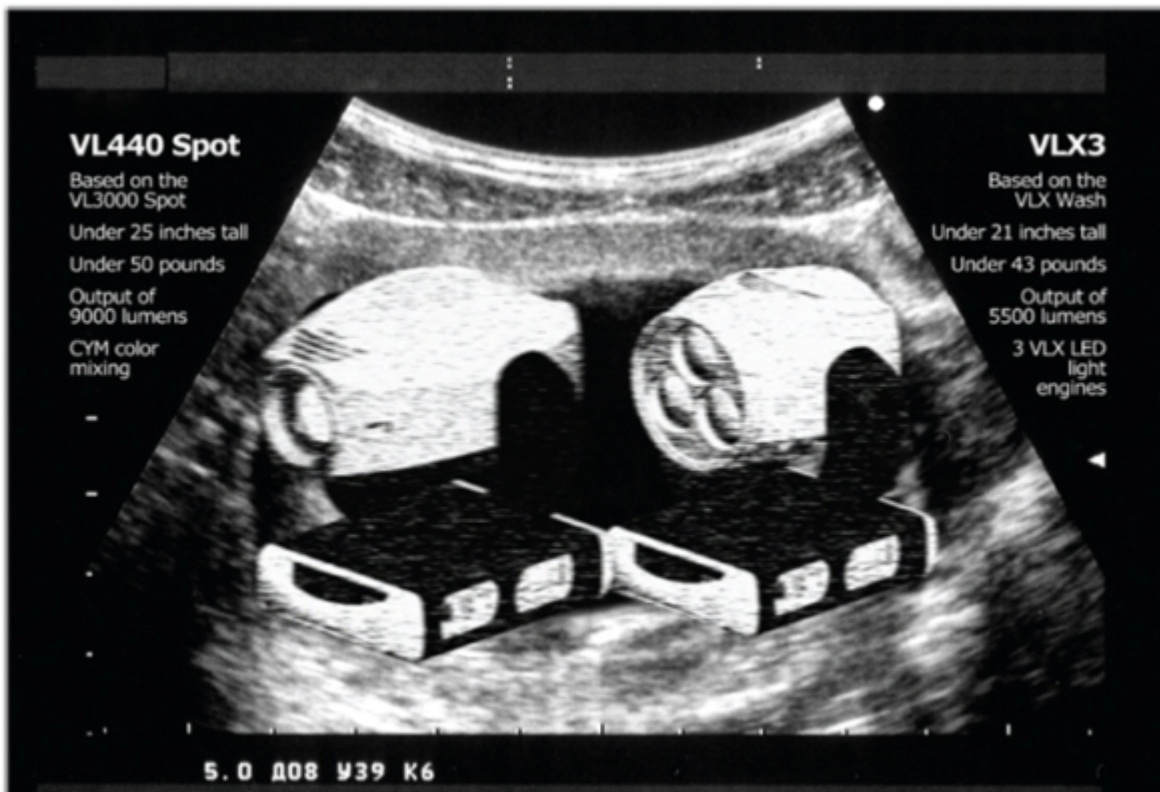

We are expecting a couple of little ones

We are expecting a couple of little ones

Posted on February 24, 2011

24 February 2011

Introducing the new VL440 and VLX3 Luminaires Because you asked for them, Philips Vari-Lite has created smaller, more affordable versions of two of its most popular luminaires. The

We are expecting a couple of little ones

VL440 Spot is based on the workhorse VL3000 Spot but weighs less than 50lbs and is under 25" tall. Despite its compact size, loads of features are packed in the VL440 like an output of 9000 lumens, CYM color mixing, removable fixed colours, removable fixed and rotating glass gobos and a 15 to 35 degree zoom range: along with an independent rotating four facet prism, frost, glass dimmer wheel and strobe. The next generation of the VLX Wash, the **VLX3** is made of three VLX LED light engines with an output of 5500 lumens and a 14 to 58 degree zoom range, while coming in at under 21 inches tall and below 43 lbs. **The little ones are coming, and with parents like theirs, you can expect them to be bright.**