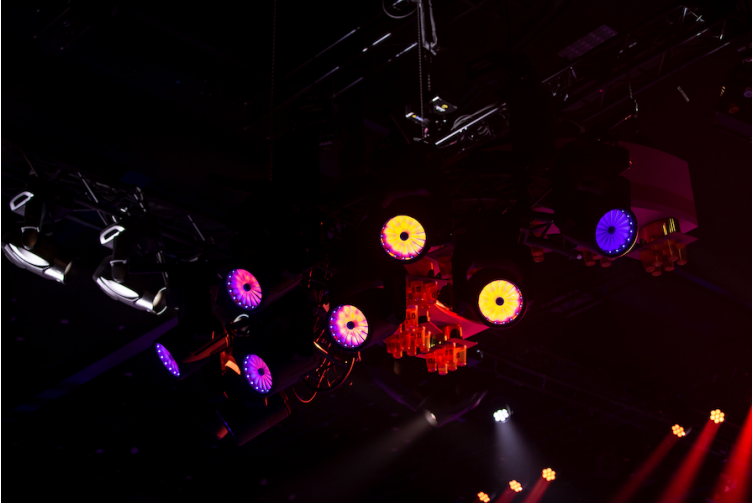

Vari-Lite VL5LED provides dynamic solution for Dutch TV quiz show