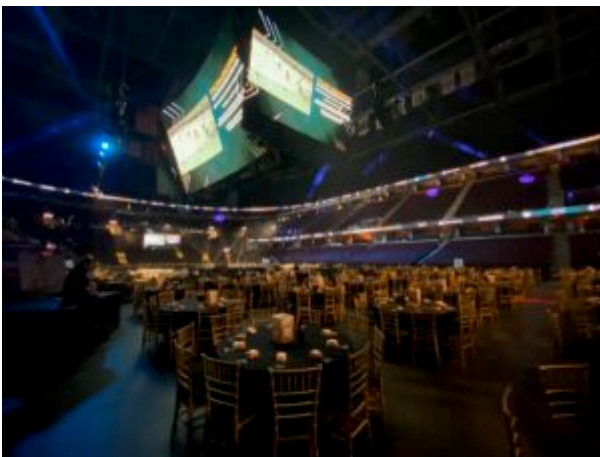

Vari-Lite VL5LED dazzles with color and effects at the Greater Cleveland Sports Awards

with colorful washes, key light and effects.

NPiAV, based in Northeast Ohio with a national reach, has a longstanding relationship with The Greater Cleveland Sports Commission, producing events for GCSC across Northeast Ohio. The Sports Commission approached Hons to design a lighting solution that would add bright washes and audience overhead effects for both those in attendance and for the live stream.

“I have been a part of this event for 15 years, so I knew the flow of the show very well,” says Hons. “In terms of design, timing, familiarity and execution were important factors in laying out the plot and how the fixtures would be used. I knew the VL2600 Washes would be great for keys and fills for the stage, the VL2600 Profiles would be used for scenic, décor, effects and the VL5LED would be used for audience lighting and effects. The VL2600 Wash fixtures provided plenty of brightness for the stage and looked great on camera - with their barndoors we were able to manipulate where we wanted light and where we didn’t.”

A host of big names showed up to celebrate or present awards, including New York Jets defender Justin Hardee, former Ohio State Buckeyes head coach Jim Tressel and former NFL player Ted Ginn Jr., who was presented with a Lifetime Achievement Award.

The VL5LED luminaires were rigged on trusses that were dedicated to lighting the audience and providing moving and dimmer effects for presenters and award winners. “The VL5LEDs did a great job of subtle color variance - their brightness is surprisingly great and they have continued the traditional great look of the VL5 and VL500,” says Hons.