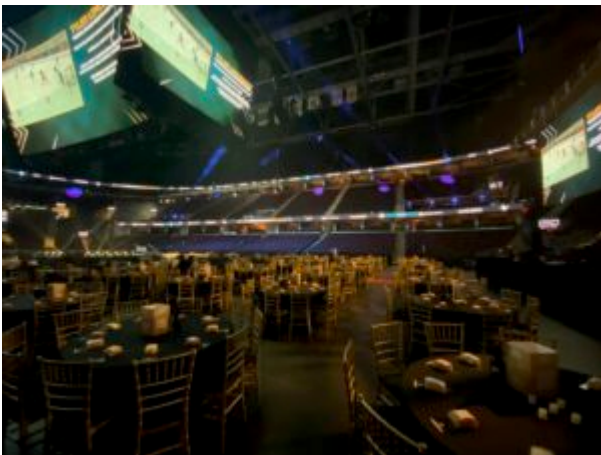

“I have been a part of this event for 15 years, so I knew the flow of the show very well,” says Hons. “In terms of design, timing, familiarity and execution were important factors in laying out the plot and how the fixtures would be used. I knew the VL2600 Washes would be great for keys and fills for the stage, the VL2600 Profiles would be used for scenic, décor, effects and the VL5LED would be used for audience lighting and effects. The VL2600 Wash fixtures provided plenty of brightness for the stage and looked great on camera - with their barndoors we were able to manipulate where we wanted light and where we didn’t.”

The VL5LED luminaires were rigged on trusses that were dedicated to lighting the audience and providing moving and dimmer effects for presenters and award winners. “The VL5LEDs did a great job of subtle color variance - their brightness is surprisingly great and they have continued the traditional great look of the VL5 and VL500,” says Hons.

Vari-Lite VL5LED dazzles with color and effects at the Greater Cleveland Sports Awards

The VL2600 Wash fixtures were rigged from trusses surrounding the stage at roughly a 32' throw, and the VL2600 Profile luminaires were used to lay texture over the main audience. "With the gobo selection offered by the VL2600 Profiles, it was an easy fit," Hox continues. "As presenters entered, texture would change, as well as color, and these fixtures were the main source of movement to provide dynamic looks for the well-known Cleveland Area Presenters and Award winners alike. The VL2600 Wash fixtures were chosen because of their brightness, weight and flexibility of having barndoors to be our key and fill lights."