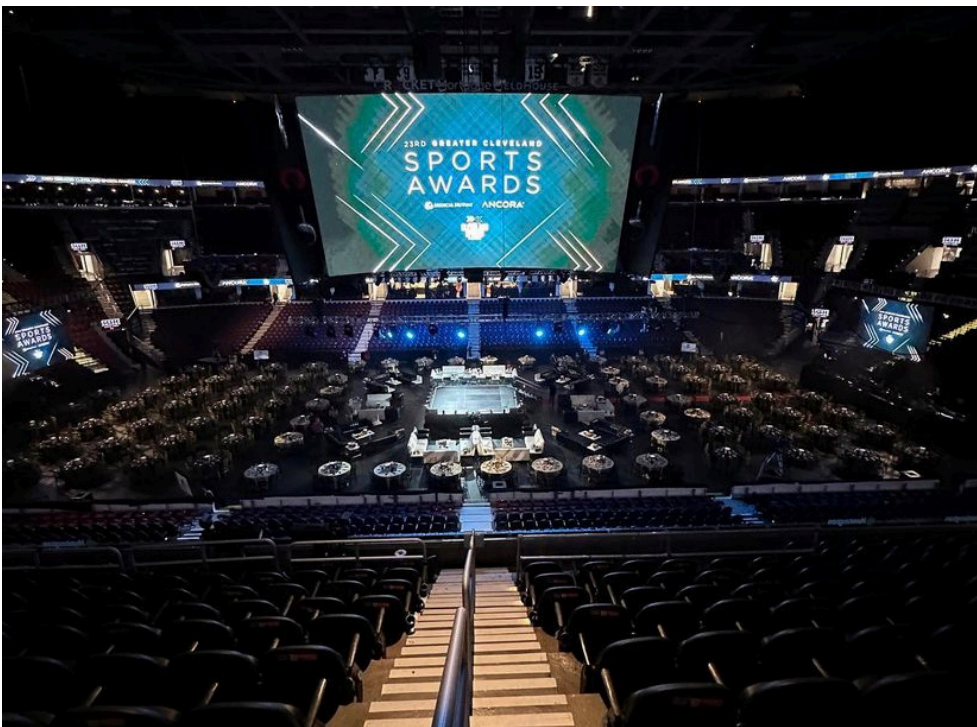

Vari-Lite VL5LED dazzles with color and effects at the Greater Cleveland Sports Awards

Vari-Lite VL5LED dazzles with color and effects at the Greater Cleveland Sports Awards

Posted on March 9, 2023

Cleveland, OH, USA - NFL legend Joe Thomas stepped out to lead the Greater Cleveland Sport Awards recently, staged to honor athletic achievement in Ohio. The ceremony took place at the Rocket Mortgage FieldHouse arena in front of a live audience and was filmed for streaming. Lighting director Derek Hons, from NPiAV, specified Vari-Lite VL5LED, and VL2600 Series luminaires from [Signify](#) (Euronext: LIGHT), the world leader in lighting, to fill the cavernous space

Vari-Lite VL5LED dazzles with color and effects at the Greater Cleveland Sports Awards

with colorful washes, key light and effects.

NPiAV, based in Northeast Ohio with a national reach, has a longstanding relationship with The Greater Cleveland Sports Commission, producing events for GCSC across Northeast Ohio. The Sports Commission approached Hons to design a lighting solution that would add bright washes and audience overhead effects for both those in attendance and for the live stream.

“I have been a part of this event for 15 years, so I knew the flow of the show very well,” says Hons. “In terms of design, timing, familiarity and execution were important factors in laying out the plot and how the fixtures would be used. I knew the VL2600 Washes would be great for keys and fills for the stage, the VL2600 Profiles would be used for scenic, décor, effects and the VL5LED would be used for audience lighting and effects. The VL2600 Wash fixtures provided plenty of brightness for the stage and looked great on camera - with their barndoors we were able to manipulate where we wanted light and where we didn’t.”