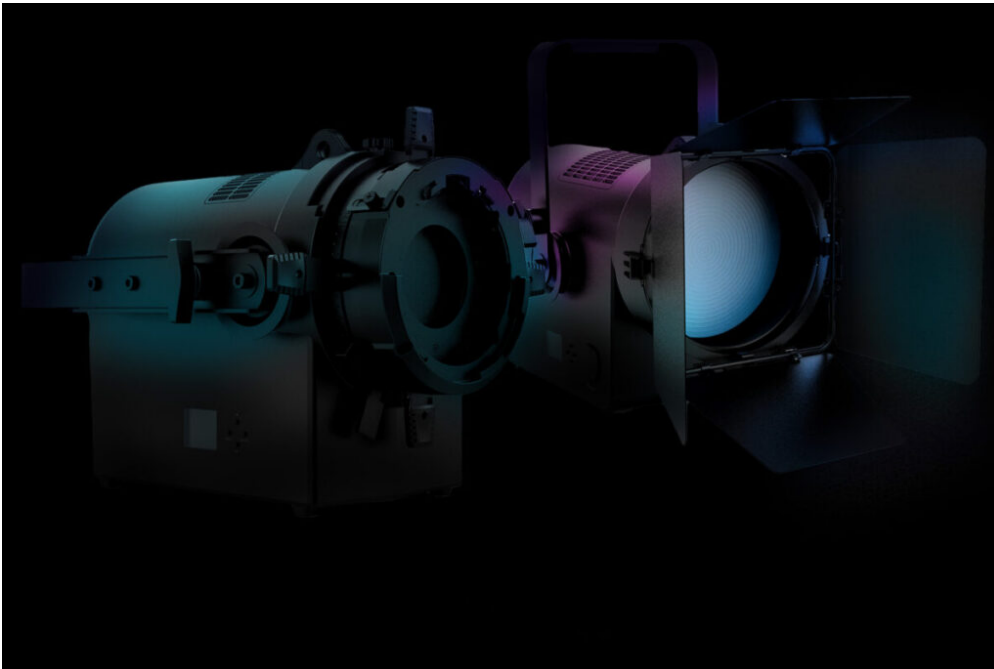

Vari-Lite launches higher output VL600 Acclaim+ Series theatrical luminaires

Dallas, TX USA – Vari-Lite, the originators of the modern moving head light fixture and [Signify](#) (Euronext: LIGHT) entertainment lighting brand, has announced the new [VL600 Acclaim+ Series](#) of theatrical luminaires. The new luminaires, which include a Fresnel and an ellipsoidal profile light engine, offers the same core capabilities as Vari-Lite’s popular VL600 Acclaim Series line, but with more output and features for larger venues.

“The VL600 Acclaim Series has been a popular family of theatrical luminaires since their launch,” says Martin Palmer, Vari-Lite Marketing and Product Management Leader at Signify. “With a multichromatic RGBL color mixing system, excellent light quality, and industry-leading output, the fixtures are perfect for small to medium sized theatres and houses of worship. The new VL600 Acclaim+ Series expands the range, increasing the output and adding features to meet the needs of larger spaces.”

Both the [VL600 Acclaim Fresnel+](#) and the [VL600 Acclaim PLE+](#) share the same RGBL color mixing system as the existing Acclaim Series fixtures, but with a 305W LED engine for over 15,000 lumens of output. The fixtures also include onboard Ethercon connectivity for direct control via sACN or Art.Net without a separate DMX gateway.

The VL600 Acclaim PLE+ works with Vari-Lite's wide range of fixed and zoom lens tubes and includes an onboard four-blade manual shutter system, for superior control to shape the light how you want it. Similarly, the VL600 Acclaim Fresnel+ allows designers to achieve dramatic highlighting capabilities thanks to the large 8" front lens and an adjustable 10° to 50° motorized zoom that provides both DMX-controlled and manual adjustment with minimal light scatter.