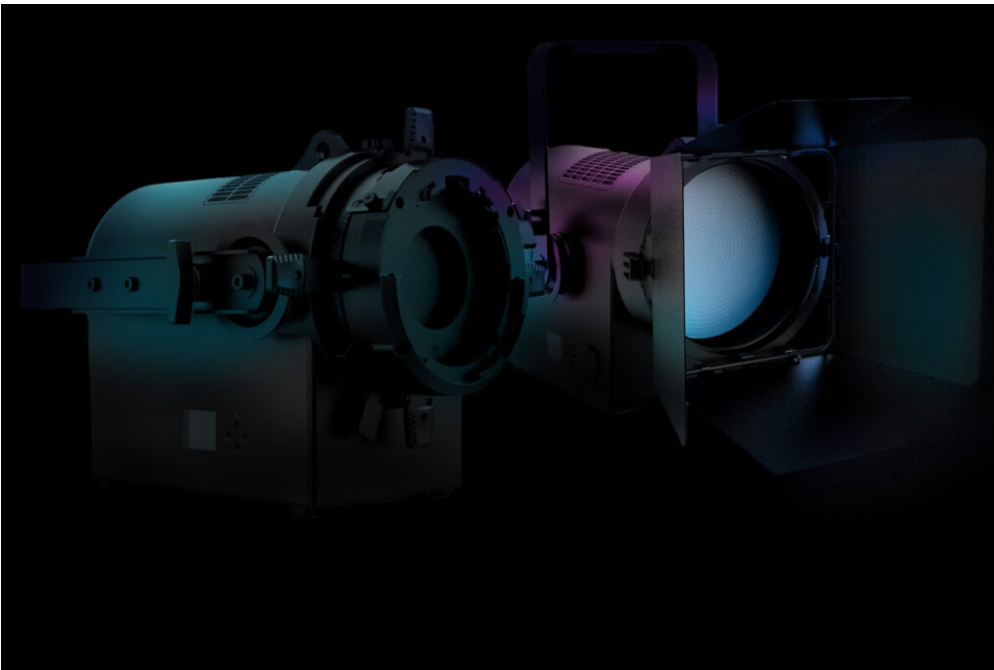

Vari-Lite launches higher output VL600 Acclaim+ Series theatrical luminaires

Vari-Lite launches higher output VL600 Acclaim+ Series theatrical luminaires

Posted on December 10, 2024

Dallas, TX USA - Vari-Lite, the originators of the modern moving head light fixture and [Signify](#) (Euronext: LIGHT) entertainment lighting brand, has announced the new [VL600 Acclaim+ Series](#) of theatrical luminaires. The new luminaires, which include a Fresnel and an ellipsoidal profile light engine, offers the same core capabilities as Vari-Lite's popular VL600 Acclaim Series line, but with more output and features for larger venues.

"The VL600 Acclaim Series has been a popular family of theatrical luminaries since their launch,"

Vari-Lite launches higher output VL600 Acclaim+ Series theatrical luminaires

says Martin Palmer, Vari-Lite Marketing and Product Management Leader at Signify. “With a multichromatic RGBL color mixing system, excellent light quality, and industry-leading output, the fixtures are perfect for small to medium sized theatres and houses of worship. The new VL600 Acclaim+ Series expands the range, increasing the output and adding features to meet the needs of larger spaces.”

Vari-Lite launches higher output VL600 Acclaim+ Series theatrical luminaires

The VL600 Acclaim PLE+ works with Vari-Lite's wide range of fixed and zoom lens tubes and includes an onboard four-blade manual shutter system, for superior control to shape the light how you want it. Similarly, the VL600 Acclaim Fresnel+ allows designers to achieve dramatic highlighting capabilities thanks to the large 8" front lens and an adjustable 10° to 50° motorized zoom that provides both DMX-controlled and manual adjustment with minimal light scatter.