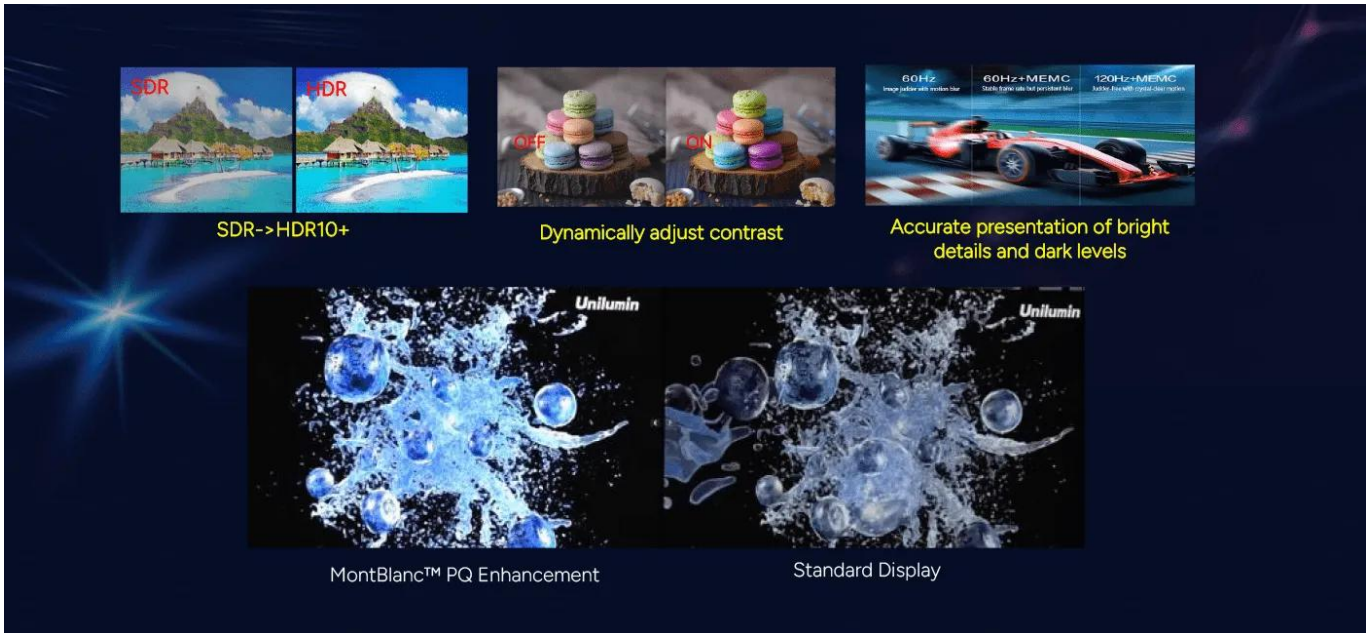

UTV SC by Unilumin – Excellent COB All-In-One

Dual OS, Multi-Scenario

Android+Windows □ Instant switching between Android 13 & Windows 10