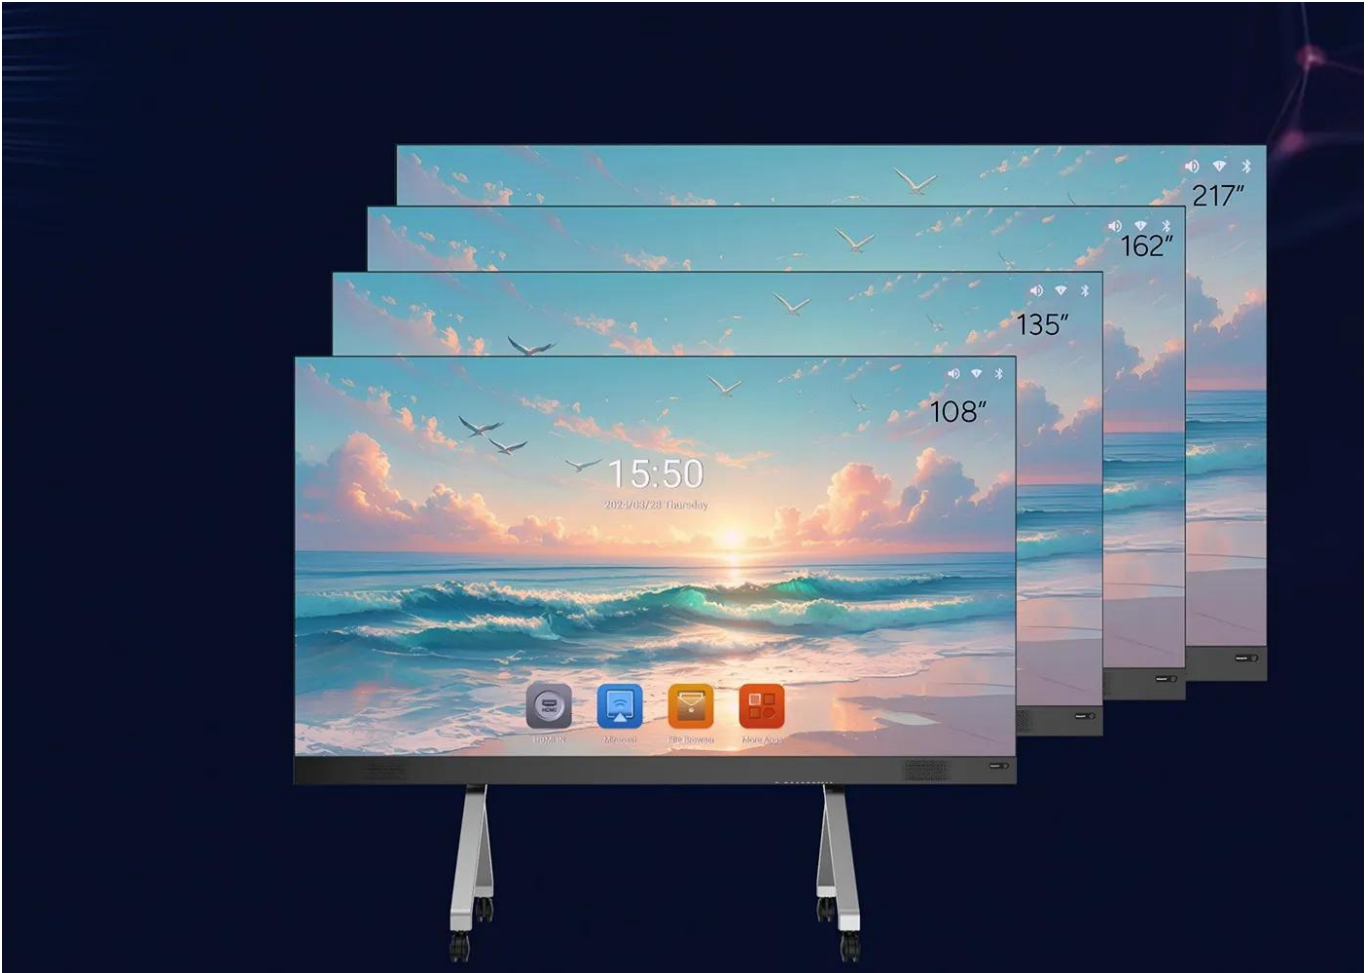

- User-Friendly Operation
- Eye-Comfort Technology

Multiple Sizes
2K/4K Standard Resolution
108 inch, 135 inch, 162 inch, 217 inch

User-Friendly Operation
90%
Plug & Play | Wireless Casting | 12+ Ports

Eye-Comfort Technology
Surface Light Source | Low Blue Light
Low Grayscale High Brightness

Multiple Sizes with Comprehensive Pixel Pitches

- 16:9 Standard Aspect Ratio.
- 2K/4K Standard Resolution Support.
- Pixel Pitch: 0.7mm~1.8mm.

UTV SC by Unilumin - Excellent COB All-In-One

Abundant Ports, Flexible Expansion

- 12+ interface design for versatile connectivity.
- Rear cable management for clean installation.

UTV SC by Unilumin - Excellent COB All-In-One

One-Cast Screen Sharing

- Wired/Wireless/Software Multi-Mode Projection;
- Windows/Android/iOS/ mac OS Cross-OS Compatibility;
- 9-Screen Multi view;