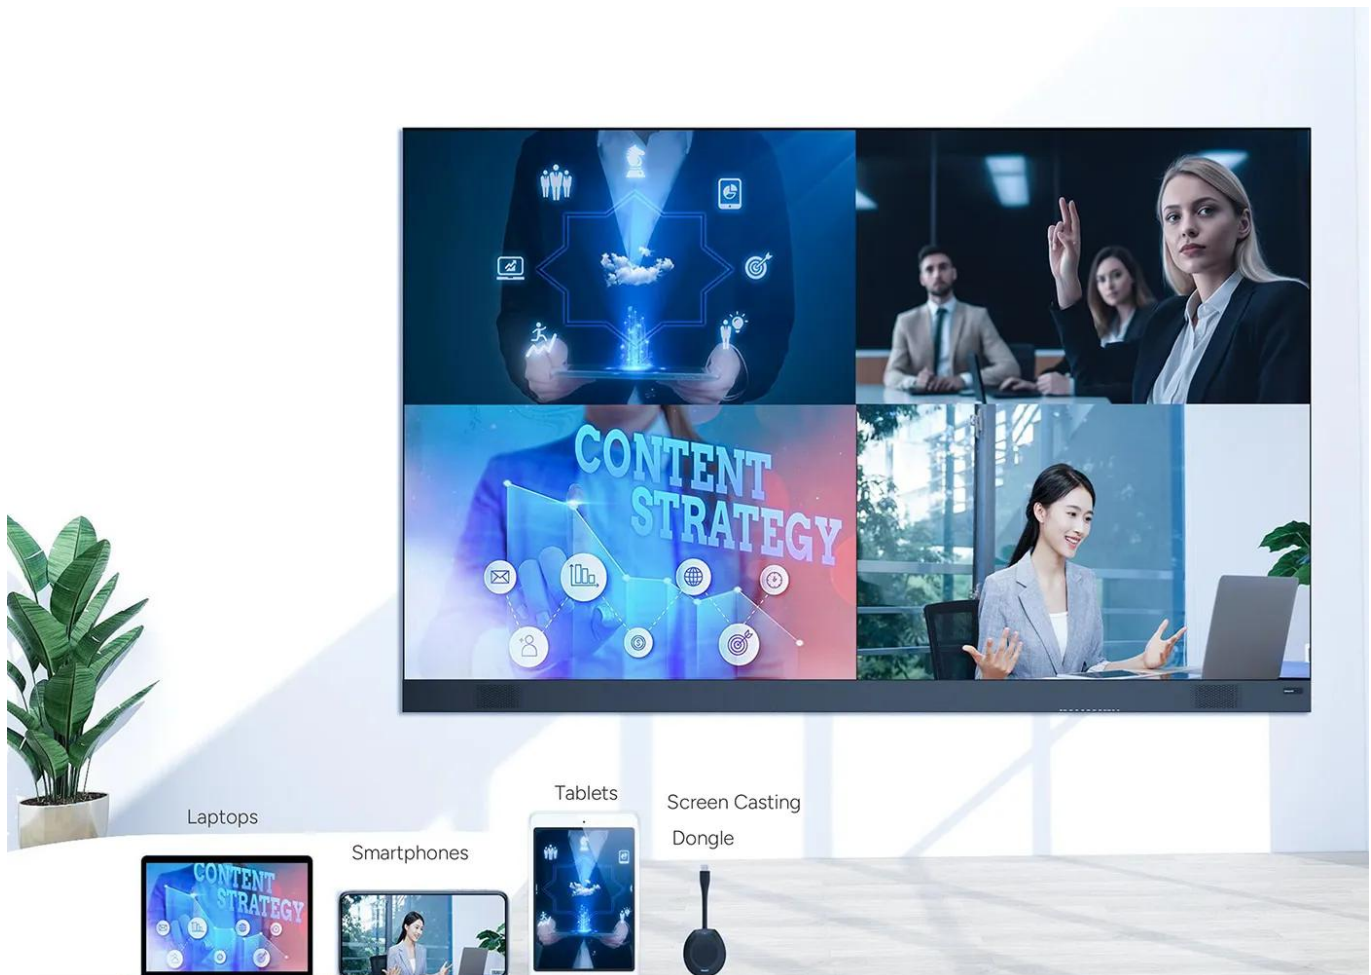

- 12+ interface design for versatile connectivity.
- Rear cable management for clean installation.

UTV SC by Unilumin - Excellent COB All-In-One

One-Cast Screen Sharing

- Wired/Wireless/Software Multi-Mode Projection;
- Windows/Android/iOS/ mac OS Cross-OS Compatibility;
- 9-Screen Multi view;