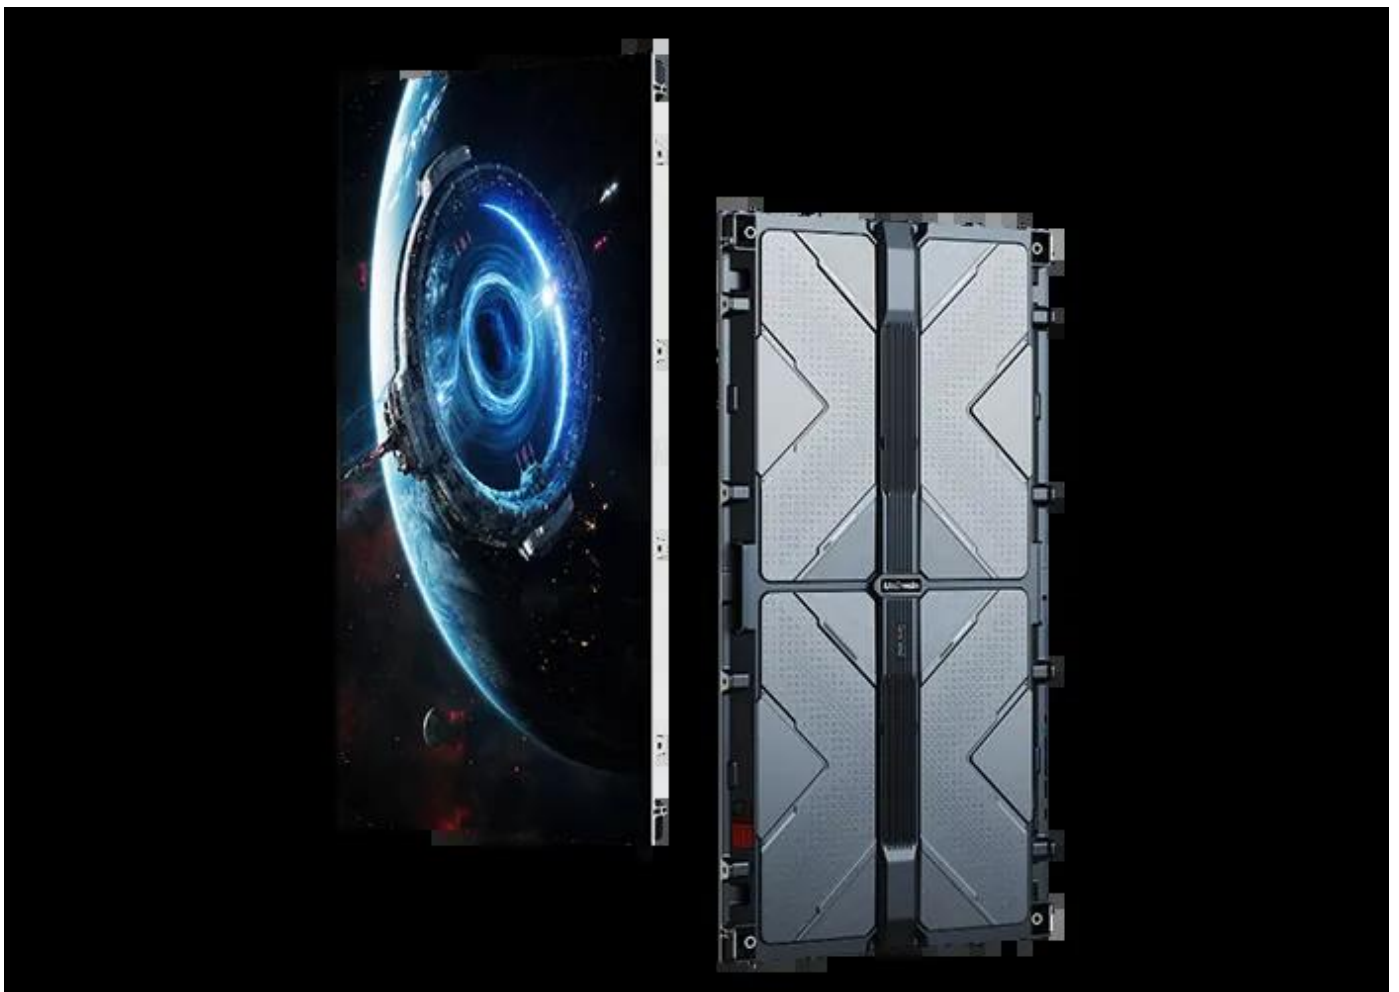

Unilumin Uslim III - Integrated & Creative Indoor LED Display

Posted on April 7, 2026

Integrated & Creative Indoor LED Display

- Versatile Brightness Options: Ideal for indoor and semi-outdoor use.
- Smooth Viewing: 5760Hz refresh rate for an impressive experience.
- Convenient Access: Front & rear installation / maintenance.
- Integrated Design: Durable and stable.
- Customizable Splicing: Flexible and creative configurations.
- Dust-Resistant Surface: Ensures clarity and performance.
- Support HDR: Restores video effects for enhanced visuals.*

Retail Settings

Engage shoppers and boost sales with MIP displays that enrich your brand identity and provide captivating experiences in retail spaces.

Unilumin Uslim III - Integrated & Creative Indoor LED Display