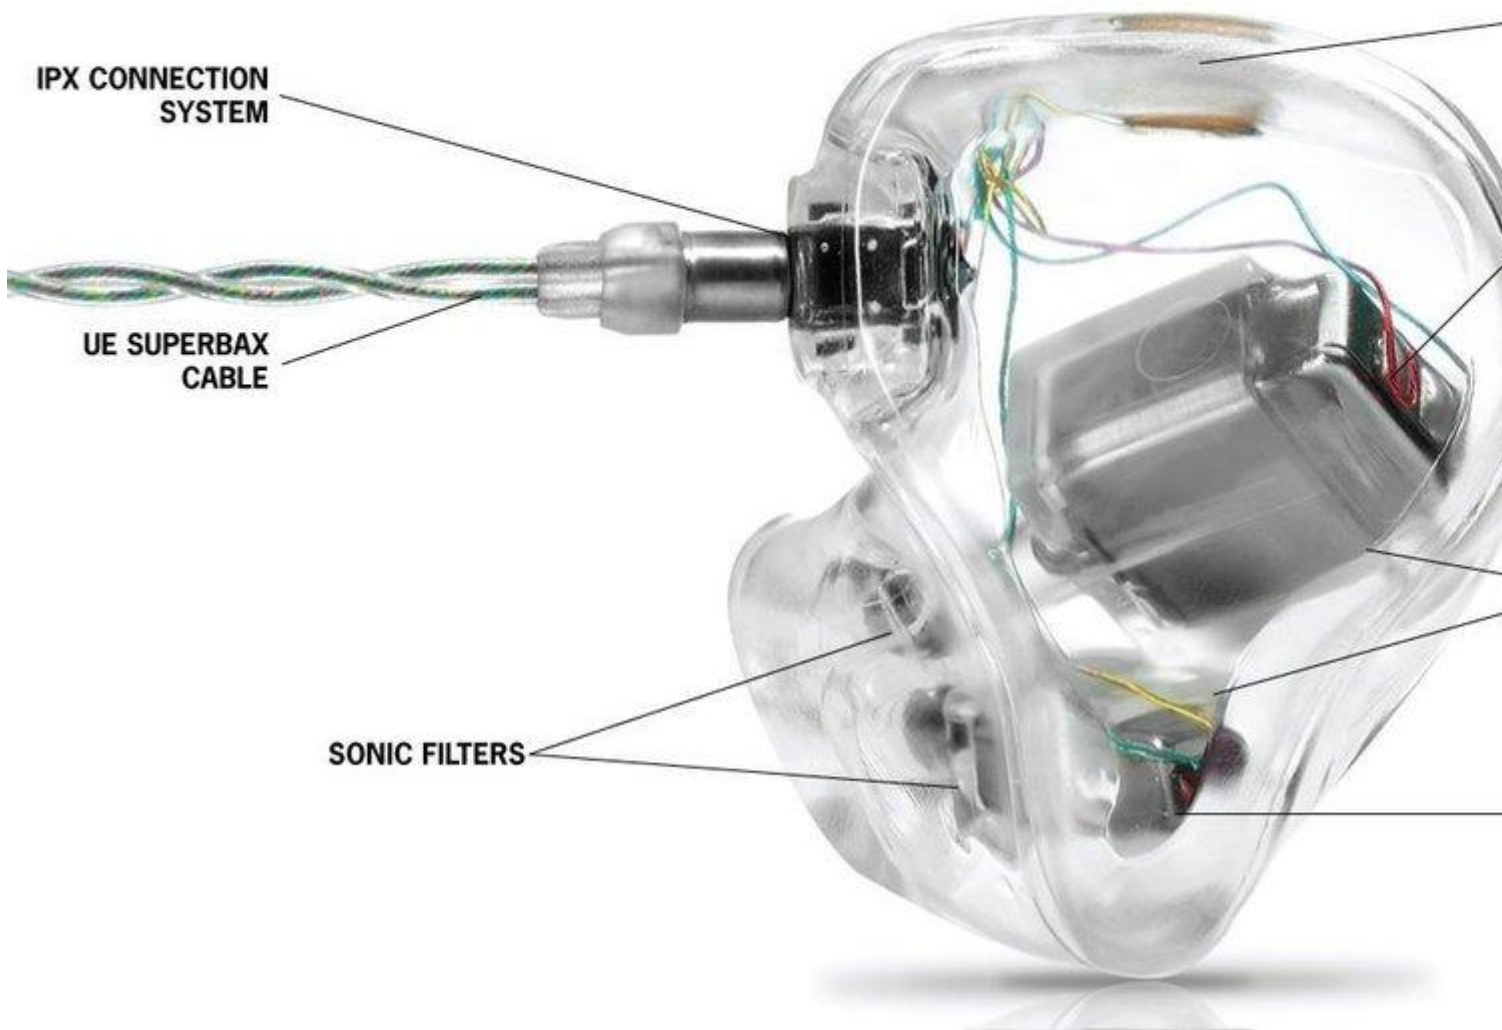

Ultimate Ears for the Stage, Audio and Beyond

Picking the right in-ear monitor is easy. Every custom in-ear monitor will block out -26dB of ambient noise and all models will allow you to hear your mix with detail and clarity. Our suggestion is simple: have your in-ear match your gear & your style.

Every pair of Ultimate Ears contains speakers with up to 16 balanced armature drivers precisely tuned to give you an unmatched audio experience. Choose from 6 models, each engineered to deliver a full compass of sound.

UE 5 PRO

The dual driver UE 5 PRO delivers everything you need in a monitor. Think of this like a small PA system. You have a low driver and a high driver. It is a versatile monitor that will perform well on any position. It gives you everything you need with nothing added.