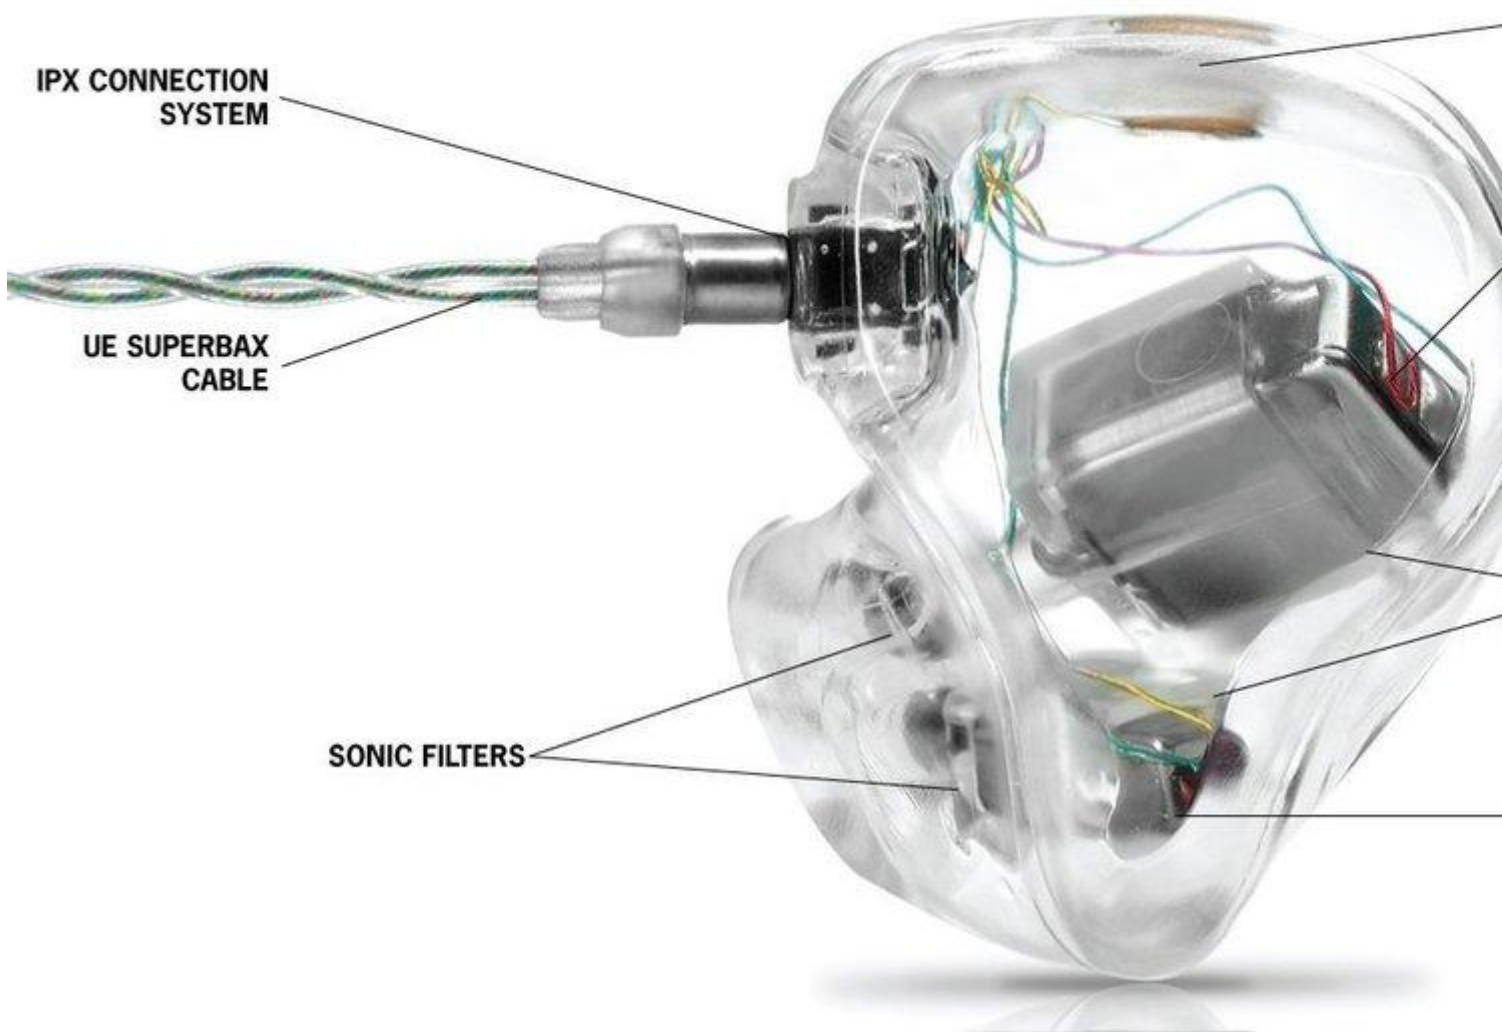

## Ultimate Ears for the Stage, Audio and Beyond

Picking the right in-ear monitor is easy. Every custom in-ear monitor will block out -26dB of ambient noise and all models will allow you to hear your mix with detail and clarity. Our suggestion is simple: have your in-ear match your gear & your style.

Every pair of Ultimate Ears contains speakers with up to 16 balanced armature drivers precisely tuned to give you an unmatched audio experience. Choose from 6 models, each engineered to deliver a full compass of sound.

### **UE 5 PRO**

The dual driver UE 5 PRO delivers everything you need in a monitor. Think of this like a small PA system. You have a low driver and a high driver. It is a versatile monitor that will perform well on any position. It gives you everything you need with nothing added.