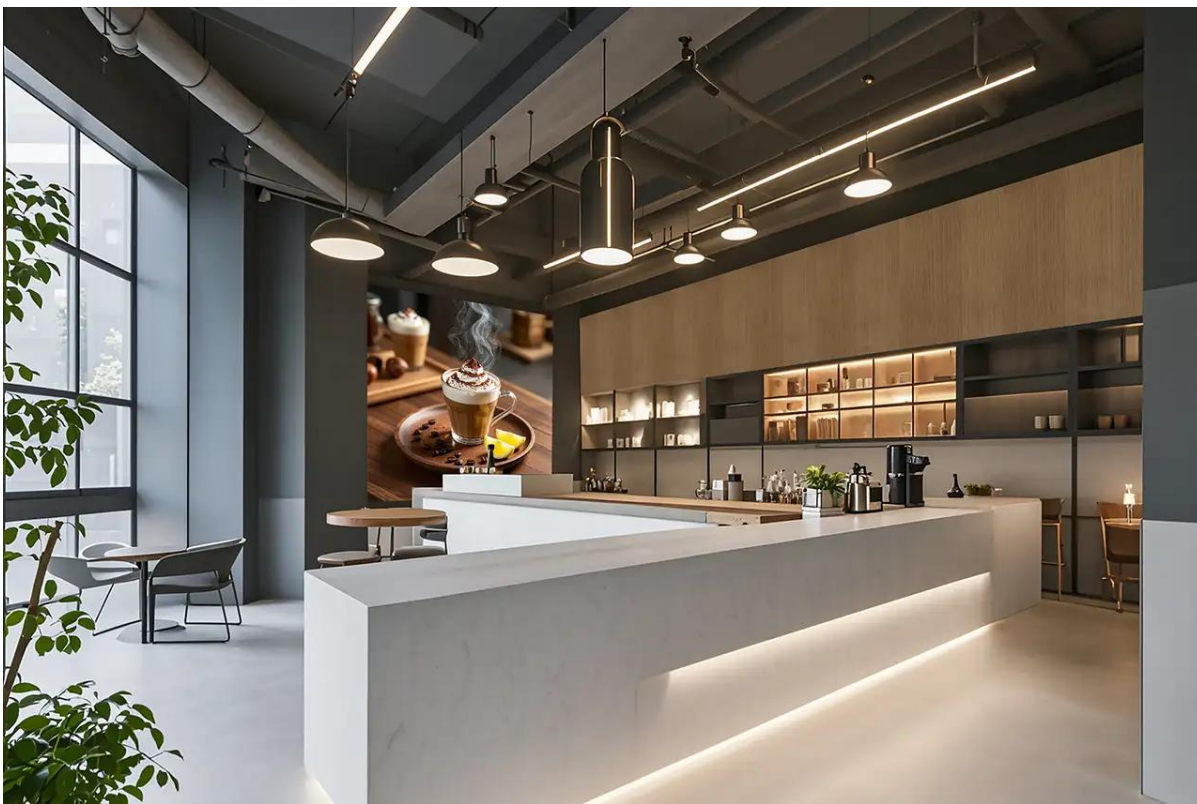

U-Natural - Turn off the Display, Turn on the Art

Posted on April 9, 2026

The Unilumin Texture Screen is committed to integrating the art of display into building materials, breaking through the constraints of traditional black displays, achieving the integration with the environment when the screen is off and living in harmony with various decorative designs. When the screen is on, it can display fine and beautiful pictures.