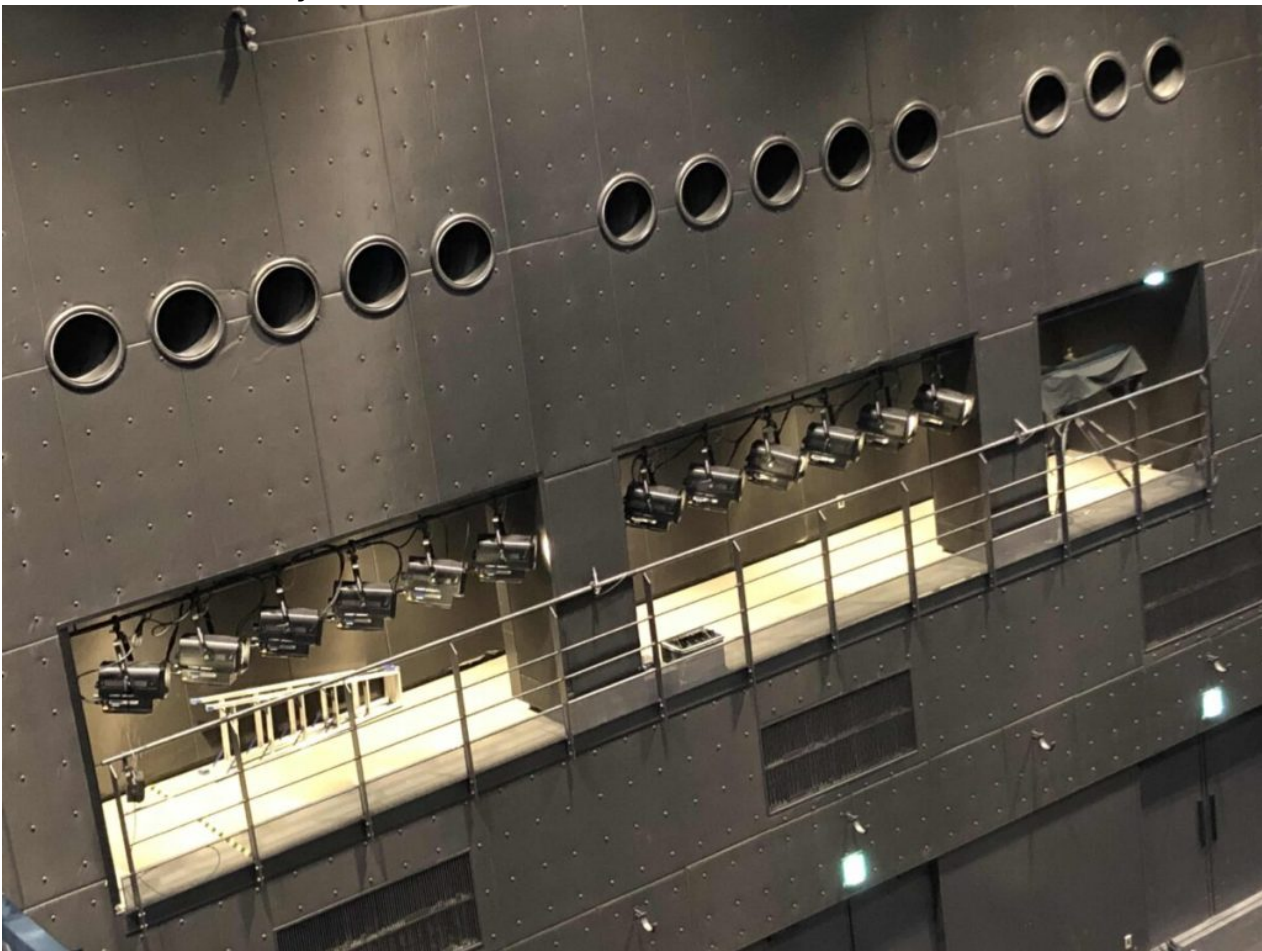

Sogo Butai equips Zepp Haneda with LED fixtures from Robert Juliat

Sogo Butai equips Zepp Haneda with LED fixtures from Robert Juliat

Posted on February 22, 2022

J ZEP 360LF Fresnels at ZEPP Haneda