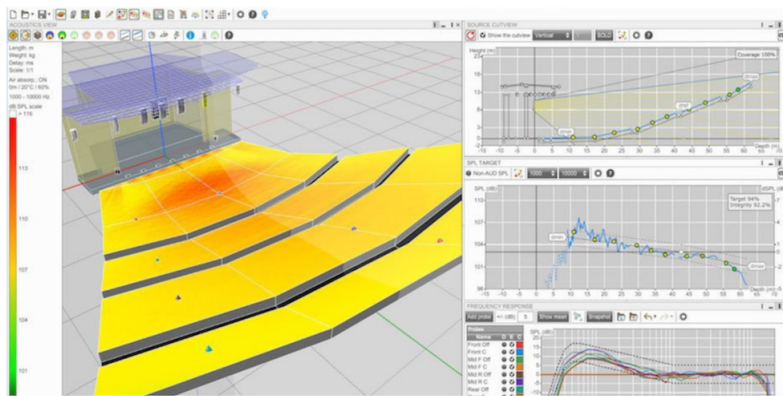

L-Acoustics Soundvision Training, JHB

Posted on February 12, 2026

L-Acoustics Soundvision Training

Presented by Richard Smith

Functionalities of Soundvision software | Design simple venues and loudspeaker system layouts | Create advanced 3D room models | Quality indicators and autosolvers for optimized source design

WHEN: 10 MARCH 2026 | 9AM - 5PM

WHERE: DWR DISTRIBUTION, JHB

COST: R250.00

BOOKINGS ONLINE

You are invited to join Richard Smith from DWR Distribution for L-Acoustics Soundvision Training.

Delegates will discover the most advanced L-Acoustics software functionalities for 3D venue modelling, system simulation, and line source optimization. **The course will be held on 10 March from 9am to 5pm at our offices in Johannesburg.**

*******Please note, those wishing to participate are required to have L-Acoustics certification: System & Workflow or System Fundamentals. *******

Learning Objectives

- Know the functionalities of the Soundvision software
- Design simple venues and loudspeaker system layouts
- Understand how to create advanced 3D room models
- Understand quality indicators and autosolvers for optimized source design