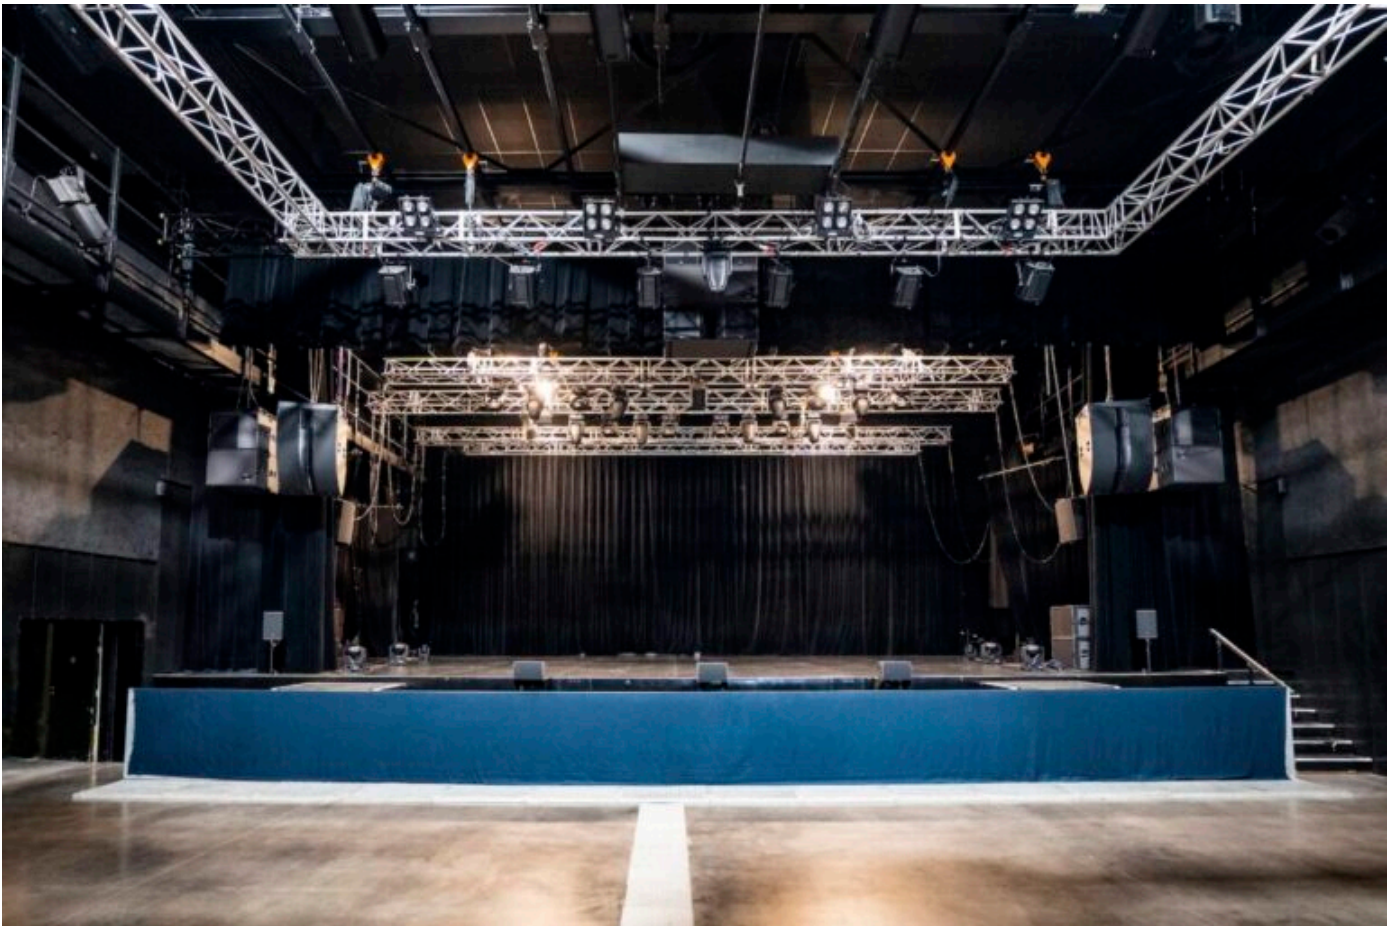

L-Acoustics L Series Technology Overcomes Acoustic Complexity to Enhance Sonic Landscape at Reims' La Cartonnerie

“The hunt for the perfect sound wasn’t just about technical specifications,” explains Jérémie Valensi, Technical Director at La Cartonnerie. “L-Acoustics stood out through their sustainable manufacturing approach and commitment to French production. Their L Series, with its Progressive Ultra-dense Line Source technology, offered exactly what our complex space needed—exceptional sonic performance, impressive power-to-size ratio, and versatility that could handle our unique architectural challenges.”

© L.POCHET - L-Acoustics Soundvision software enabled precise acoustic modelling that validated speaker placement at La Cartonnerie before installation began