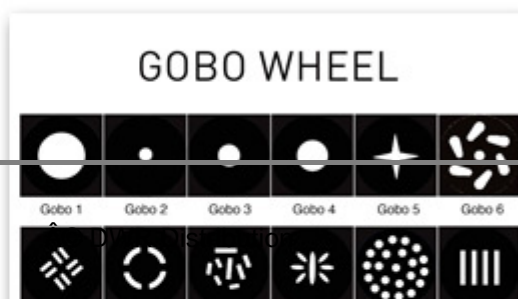

to the Next Level

Â Â

Building on the success of ADJ's extremely popular Vizi Beam RXONE, the new Vizi Beam RX2 features the same high output and small form factor but combined with an enhanced feature set. A tiny fixture that packs a serious punch, this dedicated moving head beam offers an extra rotating prism, motorized focus, 3-phase pan/tilt motors and Aria X2 wireless connectivity in addition to all the features and functionality of the original RXONE.

Designed for both the installation and rental/production markets, the Vizi Beam RX2 features an efficient OSRAM Sirius HRI 100-Watt discharge lamp, focused through a high quality glass lenses into a crisp 2-degree beam. This beam "capable of travelling a distance of up to 100 meters" can be used to generate impressive aerial effects and the fixture's low weight (16.5 lbs. / 7.5 kg.) and compact dimensions (9" x 12" x 16.3" / 230mm x 304mm x 416mm [L x W x H]) mean that it can be easily utilized in large quantities without overloading trusses.

The fixture features a carefully-curated feature set designed to provide exactly what a lighting designer wants from this type of fixture. A 14 position (+ open white) color wheel features a selection of vibrant dichroic filters, as well as CTO (3200K), CTB (4500K & 9000K) and UV, and is indexed allowing for the selection of split colors. This is paired with a separate wheel featuring 15 static metal-stamped GOBO patterns (+ open spot), which includes three beam reducers. A frost filter allows the fixture to switch to a wash output and the pair of rotating prisms (16-facet circular and 4-facet linear) allow for the creation of impressive mid-air effects. Motorized focus allows both prisms, as well as single GOBO projections, to be brought perfectly into focus or artistically blurred out.