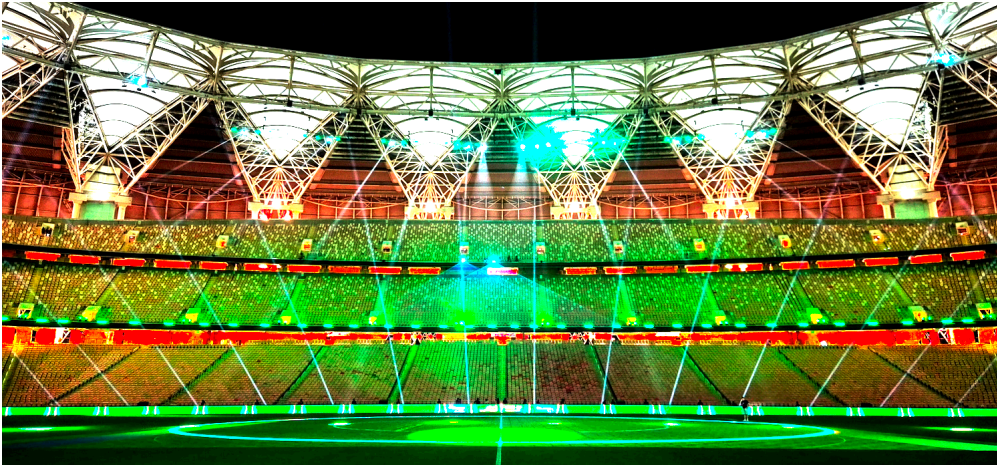

A sea of light and color enveloped the sold-out stadium in a visual spectacle created by **SLS Production**, which provided 498 lighting fixtures, including 44 Claypaky Skylos.

## Claypaky Skylos Fixtures Add Stellar Effects to King's Cup Final 2025 in Jeddah, Saudi Arabia

Lighting was woven into a cohesive visual narrative that guided the audience through pre-match anticipation, the immersive half-time show, and the climactic emotion of the trophy lift ceremony. The event underscored Saudi Arabia's rising prowess in large-scale live entertainment production and set a high bar for future sporting celebrations.

## Claypaky Skylos Fixtures Add Stellar Effects to King's Cup Final 2025 in Jeddah, Saudi Arabia

The Skylos fixtures featured prominently across all the segments of the King's Cup Final. "They served as bold visual accents – beam eye candy – for both the live audience in the stadium and those watching the broadcast," says **Alex Douglas**, with **AD Design** was the grandMA3 programmer and operator for **555 Global Live Experience NZCO** on the event. "I used them in a constant fanned-in configuration to outline the pitch and enhance the atmosphere. During the main time-coded half-time show, they were used in sweeping stings, ballyhoo sequences, and impressive beam fly-out effects.

## Claypaky Skylos Fixtures Add Stellar Effects to King's Cup Final 2025 in Jeddah, Saudi Arabia

“I also incorporated the circular prism on a fly-in look and programmed them in red and yellow to reflect the team colors. Their output was sharp and consistent, and their color rendering, particularly in solid beam looks, was excellent.”