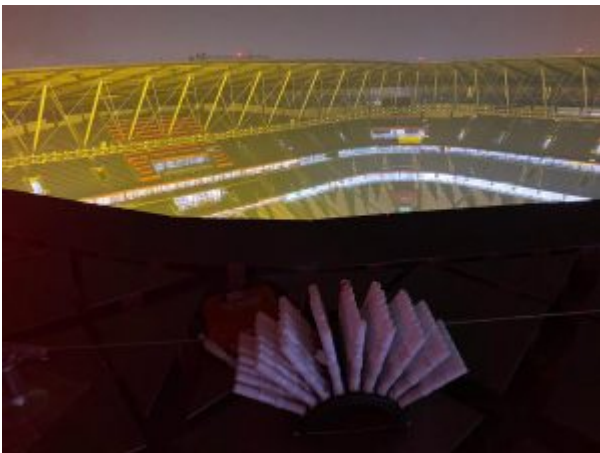

Mohammad Assaf and **Mark Anton** were the **Lighting Designers** for the productions.