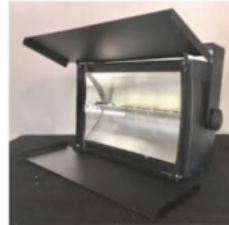

CLAYPAKY
STORMY COLOUR IN CARDBOARD
INCL BARN DOORS **R15 900**