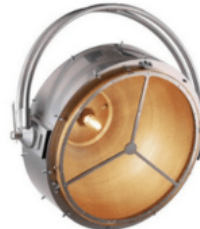

SL NITRO 510
RGBW PROLIGHT LED IP20 BL
R17 900

SELECON
ARENA THEATRE FRESNEL 200mm GY16
R5 000

SELECON
ACCLAIM AXIAL ZOOM
SPOT 18-34
R4 000
&

SELECON
ACCLAIM AXIAL 24-44 ZOOM
PROFILE
R4 000

FIRST COME, FIRST SERVED

KUPO
MEGA PAR 575 C/W 4 LENSES
R1 000

ELATION
CUEPIX BLINDER WW2
R7 000

ELATION
CUEPIX BLINDER WW4
R13 000

ROBE
ROBIN PERFECT 150 IN CARDBOARD
**R11 500 - TAKE 6 AND GET A FREE
FLIGHTCASE**

ROBE
ROBIN 300 LED WASH BLACK CARDBOARD
R20 000